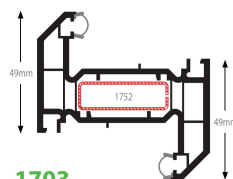

FM90894

Window Sections

7000
Frame / Vent

7002
Transom

Door & Window Sections

1703
"Z" Mullion / Transom or Window Outer Frame

1712
Door Mullion / Transom

1704
Window Sash for 1703