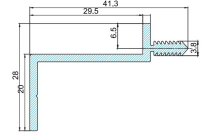

1737
Vantage to Advance 70 Caravan Adaptor

For use on the Advance 70 System

1721 To suit 28mm Glass
1722 To suit 28mm Glass
1723 To suit 28mm Glass
1724 To suit 24mm Glass

Fixing Profiles

7500
Aluminium Internal Fixing Profile

7501
Aluminium Internal Fixing Profile

7502
Aluminium Internal Fixing Profile

PLEASE NOTE:
1708 can be used as a flush sash window option

Can be used with the
ADVANCE 70
Window & Door System

13mm Stack Fr.Stay	When used with 7000 System (Holiday Home System)	To accommodate 38mm wall thickness	To accommodate 53mm wall thickness	To accommodate 70mm wall thickness
17mm Stack Fr.Stay	When used with 1700 System & 1737 Advance 70 Adaptor	To accommodate 65mm wall thickness	To accommodate 80mm wall thickness	To accommodate 98mm wall thickness