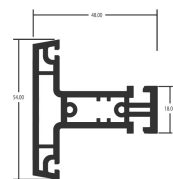

FM90894

Window Sections

7000
Frame / Vent

7002
Transom

Door & Window Sections

1703
"Z" Mullion / Transom or Window Outer Frame

1712
Door Mullion / Transom

1704
Window Sash for 1703