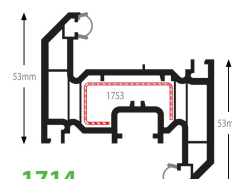

FM90894

Window Sections

7000
Frame / Vent

7002
Transom

Door & Window Sections

1703
"Z" Mullion / Transom or Window Outer Frame

1712
Door Mullion / Transom

1704
Window Sash for 1703