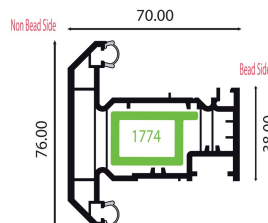

FM90894

Window Sections

7000
Frame / Vent

7002
Transom

Door & Window Sections

1703
"Z" Mullion / Transom or Window Outer Frame

1712
Door Mullion / Transom

1704
Window Sash for 1703