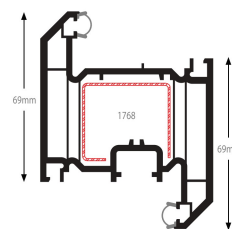

1718
"Z" Mullion / Transom / Tilt and Turn Sash or Outer Frame