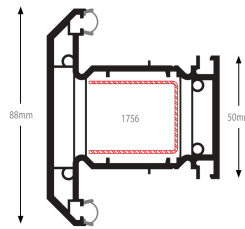

FM90894

Window Sections

7000
Frame / Vent

7002
Transom

Door & Window Sections

1703
"Z" Mullion / Transom or Window Outer Frame

1712
Door Mullion / Transom

1704
Window Sash for 1703