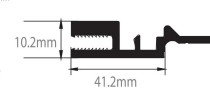

1714
Tilt and Turn Sash or Slim Door Sash

1718
"Z" Mullion / Transom / Tilt and Turn Sash or Outer Frame

Beads

7201 (Black Gasket)
Glazing Bead for 20/24mm Double Glazed Unit (7000 & 7002 Only)

8613
Bubble Gasket (7000 & 7002 Only)